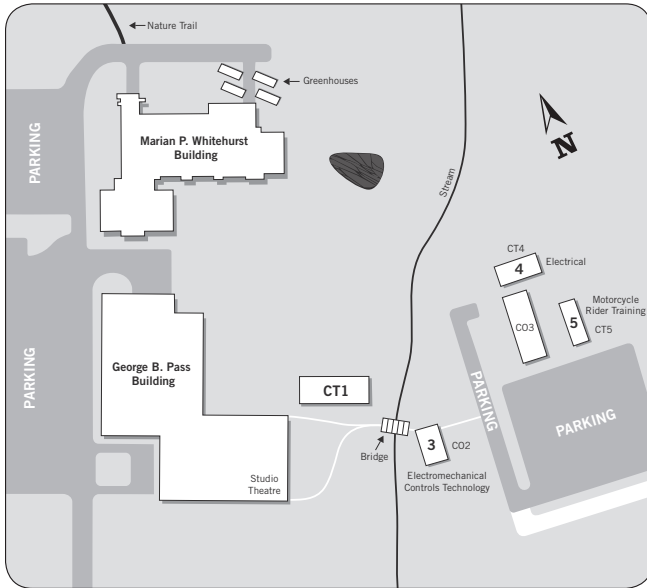

CAMPUS & CENTER LOCATION MAPS >>>

CAMPUS MAPS >>>

CHESAPEAKE CAMPUS

1428 Cedar Road
Chesapeake, VA 23322
757-822-5100 • TTY 757-822-1248