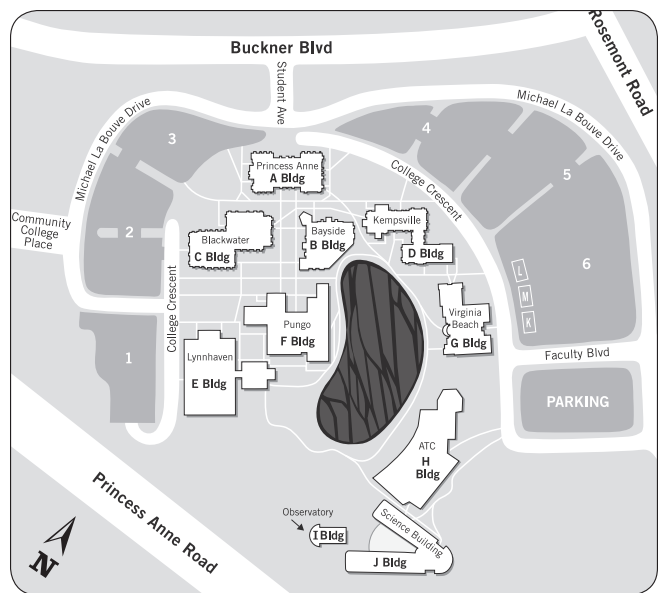

VIRGINIA BEACH CAMPUS

1700 College Crescent
Virginia Beach, VA 23453
757-822-7100 • TTY 757-822-1248