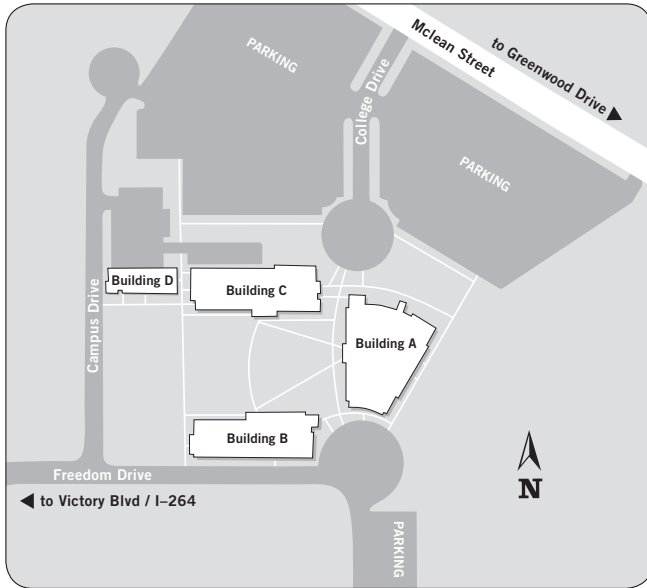

VIRGINIA BEACH CAMPUS

1700 College Crescent
Virginia Beach, VA 23453
757-822-7100 • TTY 757-822-1248

CAMPUS & CENTER LOCATION MAPS >>>

NEW PORTSMOUTH CAMPUS (Opening for Spring Semester classes in January 2010)
 120 Campus Drive
 Portsmouth, VA 23701
 757-822-2124 • TTY 757-822-1248