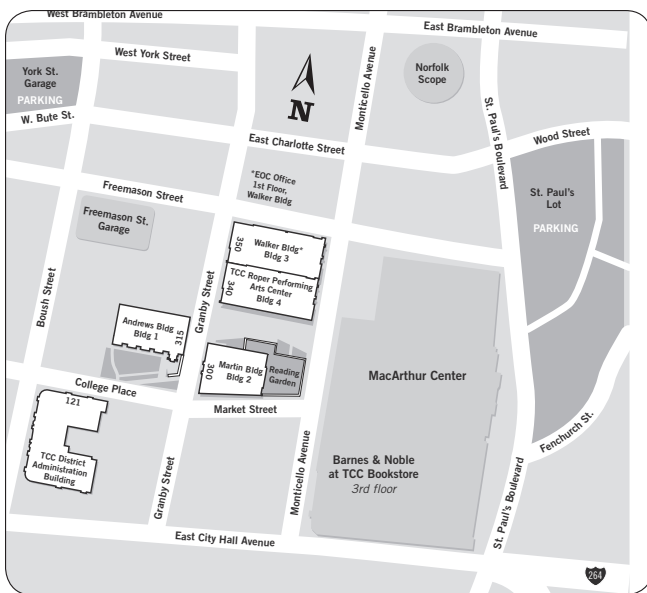

NORFOLK CAMPUS

300 Granby Street
Norfolk, VA 23510
757-822-1110 • TTY 757-822-1248