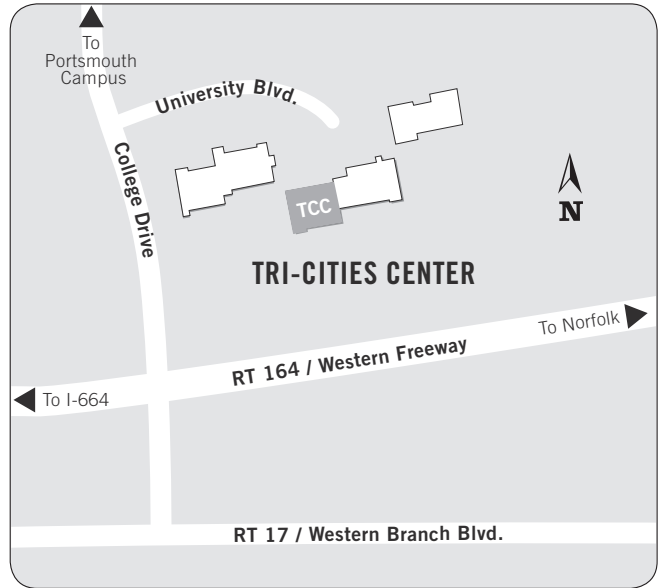

CAMPUS & CENTER LOCATION MAPS >>>

REGIONAL MAP

CAMPUS MAPS >>>

CAMPUS & CENTER LOCATION MAPS >>>

CAMPUS MAPS >>>

CHESAPEAKE CAMPUS

1428 Cedar Road
Chesapeake, VA 23322
757-822-5100 • TTY 757-822-1248

PORTSMOUTH CAMPUS

VIRGINIA BEACH CAMPUS

1700 College Crescent
Virginia Beach, VA 23453
757-822-7100 • TTY 757-822-1248

CAMPUS & CENTER LOCATION MAPS >>>

NEW PORTSMOUTH CAMPUS (Opening for Spring Semester classes in January 2010)
 120 Campus Drive
 Portsmouth, VA 23701
 757-822-2124 • TTY 757-822-1248

TCC at TRI-CITIES CENTER
 1070 University Boulevard
 Portsmouth, VA 23703
 757-822-2623 • TTY 757-822-1248

REGIONAL AUTOMOTIVE CENTER
 600 Innovation Drive
 Chesapeake, VA 23320
 757-822-5081 • TTY 757-822-1248