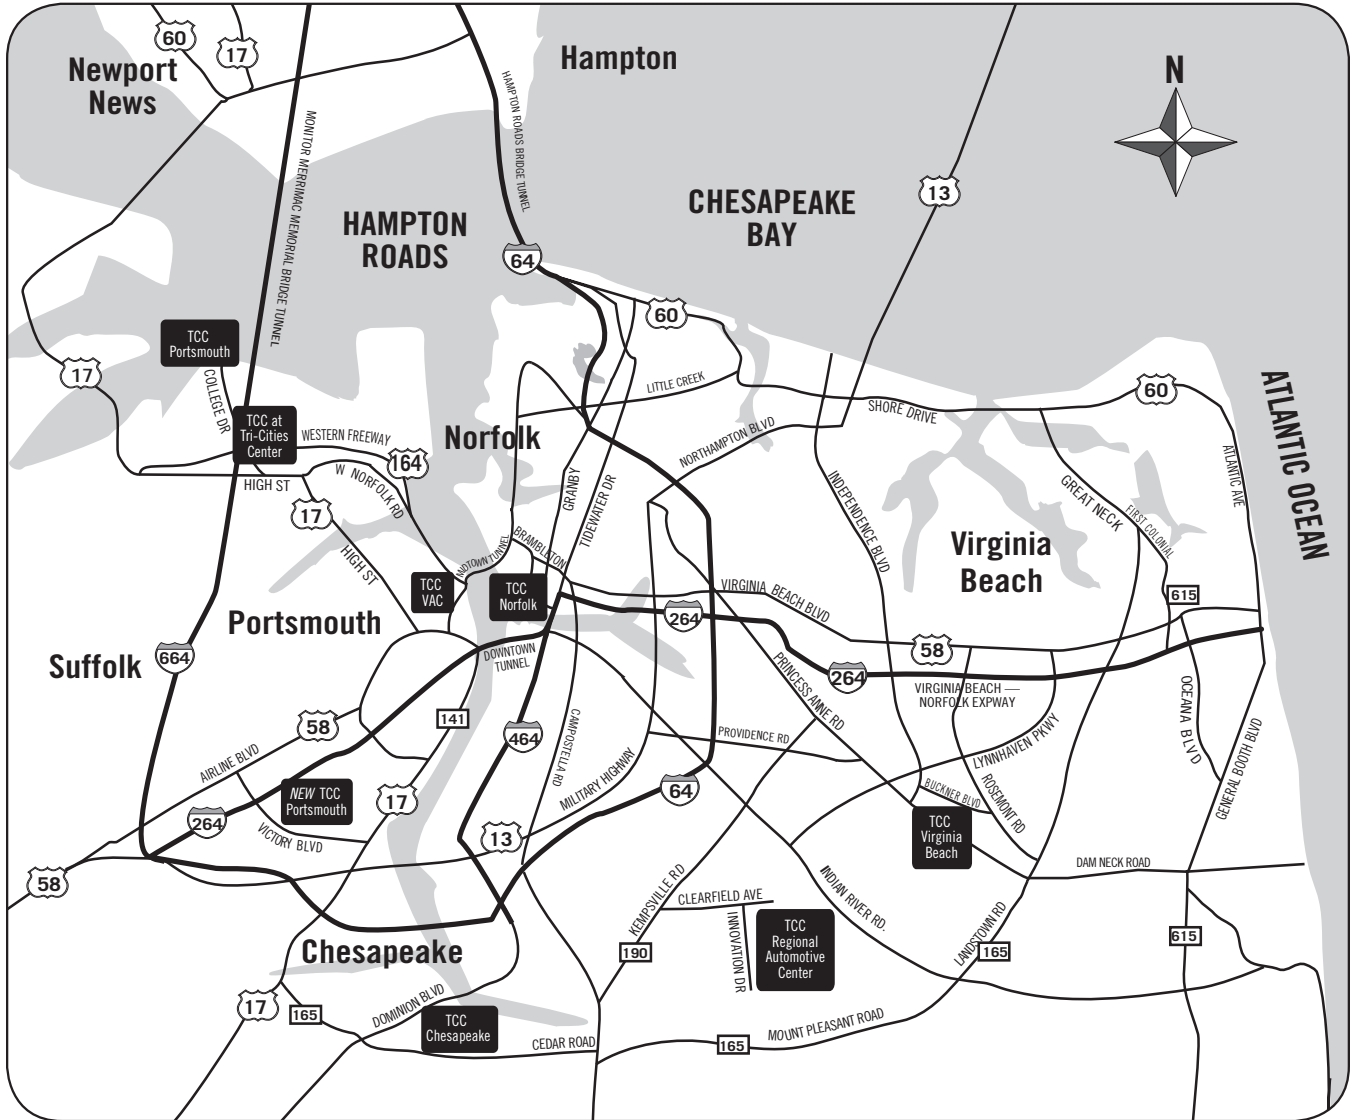

CAMPUS & CENTER LOCATION MAPS >>>

REGIONAL MAP

CAMPUS MAPS >>>