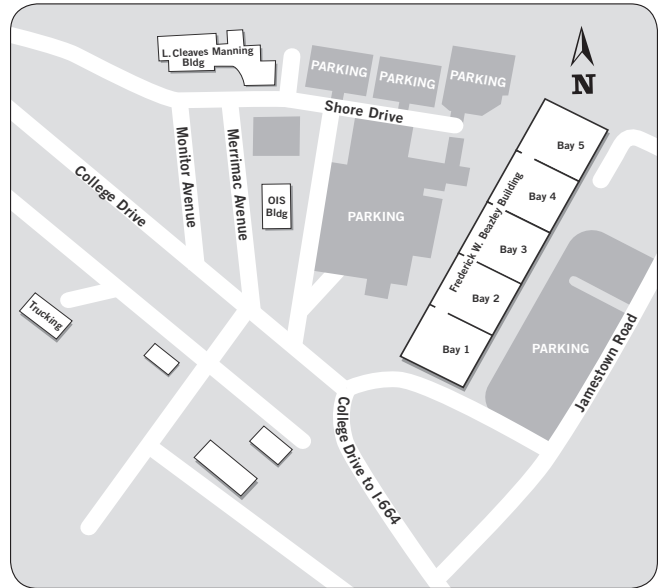

CAMPUS & CENTER LOCATION MAPS >>>

REGIONAL MAP

CAMPUS MAPS >>>

CAMPUS & CENTER LOCATION MAPS >>>

CAMPUS MAPS >>>

CHESAPEAKE CAMPUS

1428 Cedar Road
Chesapeake, VA 23322
757-822-5100 • TTY 757-822-1248

PORTSMOUTH CAMPUS