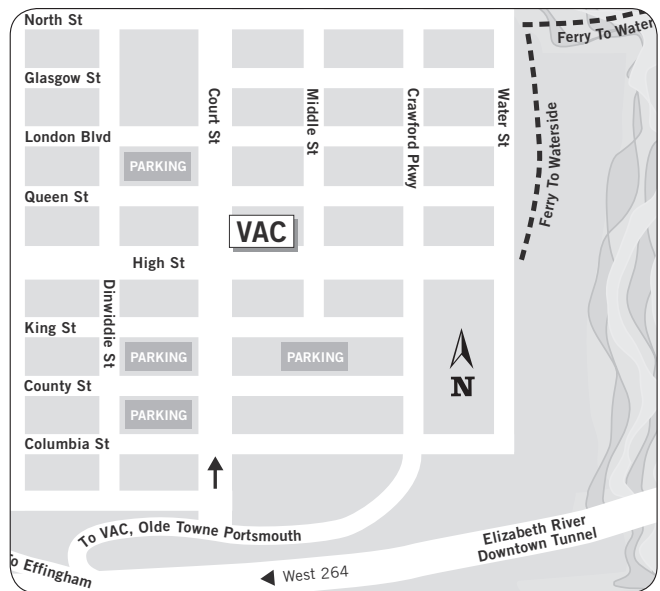

VISUAL ARTS CENTER
340 High Street
Portsmouth, VA 23704
757-822-1888 • TTY 757-822-1248